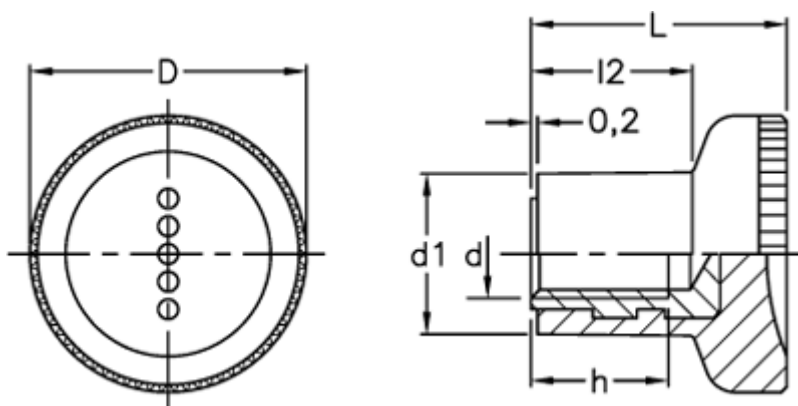

Data Sheet

Article number: 23052423111
Description: E+G Knurled knob
EKK.31-B M8-C1

Measures

D = 31
d1 = 18.5
d 6H = M8
h = 15
L = 27.0
l2 = 17.0